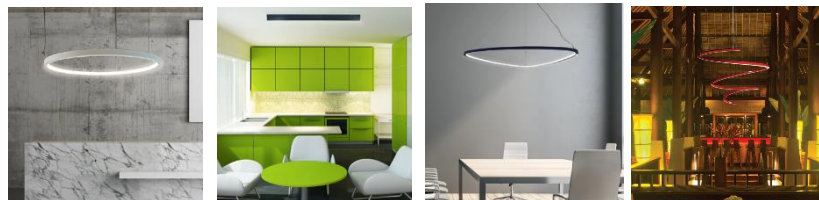

LUXKA: www.luxka.ca/en