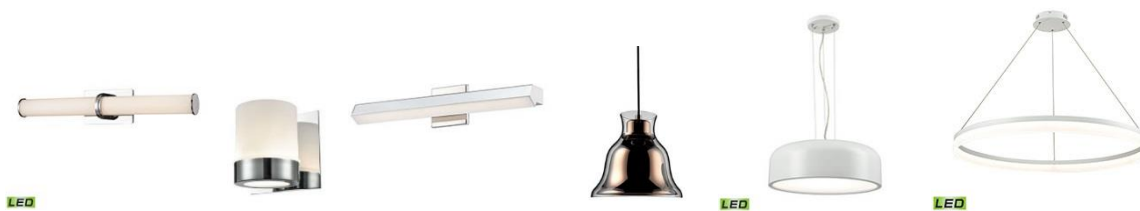

www.alicolighting.com