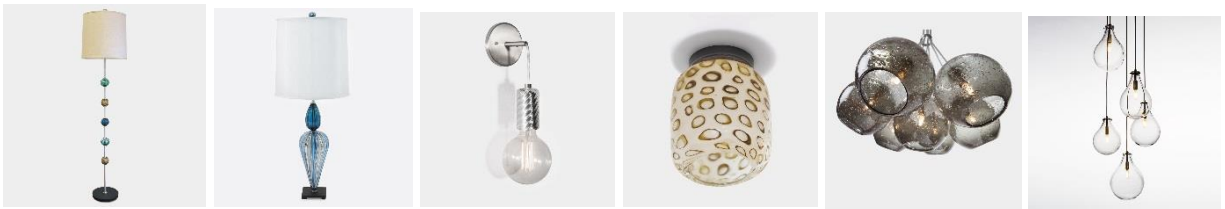

SOLAIS: www.solais.com

POTOMAC LIGHTING LINE CARD

STONE AND DOVE: www.stoneanddove.com

TERZANI: www.terzani.com

TRACY GLOVER: www.tracygloverstudio.com – USA Manufactured

UPLIGHT GROUP: www.uplightgroup.com