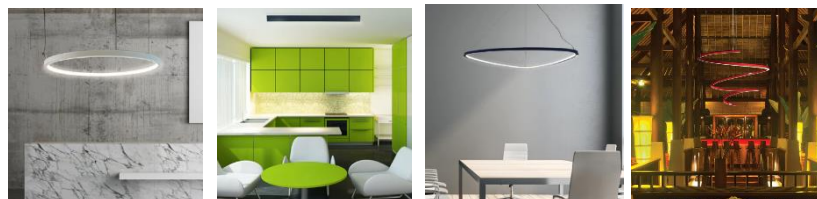

LUXKA: www.luxka.ca/en