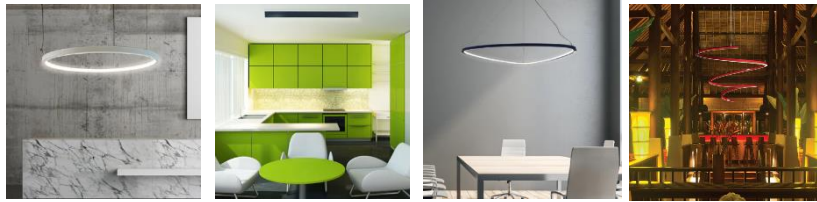

LUXKA: www.luxka.ca/en