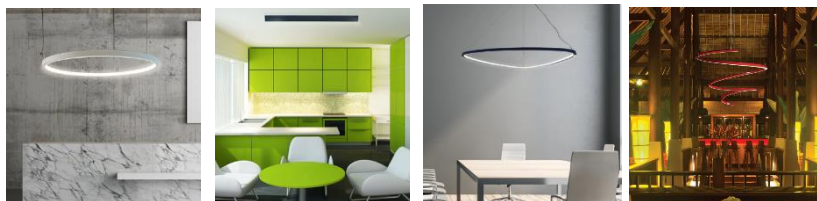

LUXKA: www.luxka.ca/en