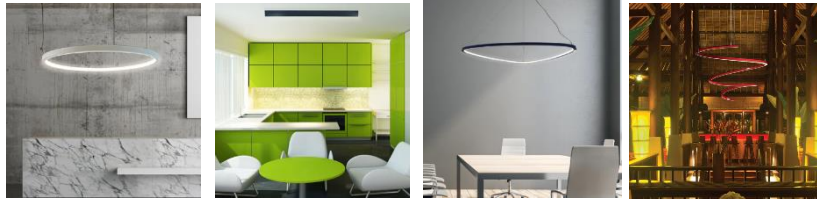

POTOMAC LIGHTING LINE CARD

LUXKA: www.luxka.ca/en